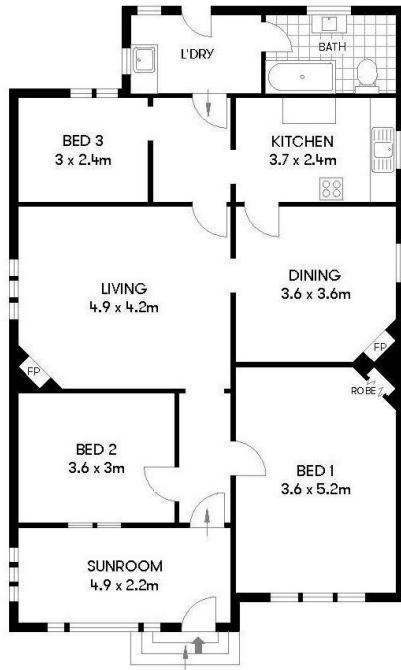

### 3 bedroom free-standing house with separate access artist studio / family room

Deposit taken

Retreat to the back garden and you'll discover a virtual tropical oasis ideal for entertaining, it features a stunning Scandinavian cabin featuring timber decking throughout and a fully powered that would make the perfect home office, creative space, yoga/ dance studio, artist studio or kids playroom or teenager's retreat.

- Classically built and generously sized 3-bedroom home
- 2 bedrooms with Built in robes and AC and high ceilings.
- Prime location with easy street parking
- Light filled entry sunroom / study at front of home
- Updated kitchen and bathroom
- Separate spacious living with AC

**Lindy Klein**

0412 839 300

**Hilary Lazarus**

0414 442 414

SITE PLAN (NOT TO SCALE)

Scale shown in meters. All dimensions herein are approximate and gathered from sources believed to be reliable. Whilst every effort is made for the accuracy of our floor plans, interested parties should rely on their own enquiries.