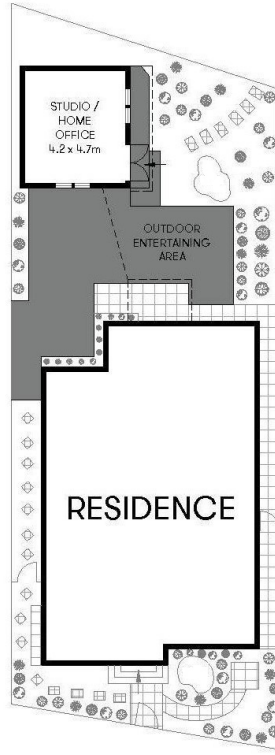

### 3 bedroom free-standing house with separate access artist studio / family room

Deposit taken

Retreat to the back garden and you'll discover a virtual tropical oasis ideal for entertaining, it features a stunning Scandinavian cabin featuring timber decking throughout and a fully powered that would make the perfect home office, creative space, yoga/ dance studio, artist studio or kids playroom or teenager's retreat.

- Classically built and generously sized 3-bedroom home
- 2 bedrooms with Built in robes and AC and high ceilings.
- Prime location with easy street parking
- Light filled entry sunroom / study at front of home
- Updated kitchen and bathroom
- Separate spacious living with AC

**Lindy Klein**

0412 839 300

**Hilary Lazarus**

0414 442 414

SITE PLAN (NOT TO SCALE)

Scale shown in meters. All dimensions herein are approximate and gathered from sources believed to be reliable. Whilst every effort is made for the accuracy of our floor plans, interested parties should rely on their own enquiries.