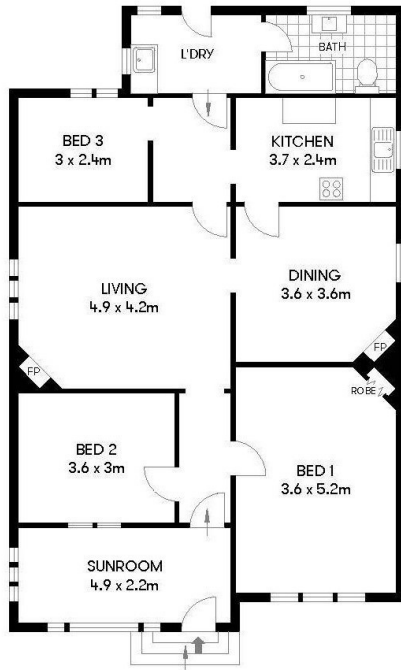

36 Simpson Street BONDI, NSW

3

1

3 bedroom free-standing house with separate access artist studio / family room

Deposit taken

Retreat to the back garden and you'll discover a virtual tropical oasis ideal for entertaining, it features a stunning Scandinavian cabin featuring timber decking throughout and a fully powered that would make the perfect home office, creative space, yoga/ dance studio, artist studio or kids playroom or teenager's retreat.

- Classically built and generously sized 3-bedroom home
- 2 bedrooms with Built in robes and AC and high ceilings.
- Prime location with easy street parking
- Light filled entry sunroom / study at front of home
- Updated kitchen and bathroom
- Separate spacious living with AC

Lindy Klein

0412 839 300

Hilary Lazarus

0414 442 414

SITE PLAN (NOT TO SCALE)

Scale shown in meters. All dimensions herein are approximate and gathered from sources believed to be reliable. Whilst every effort is made for the accuracy of our floor plans, interested parties should rely on their own enquiries.