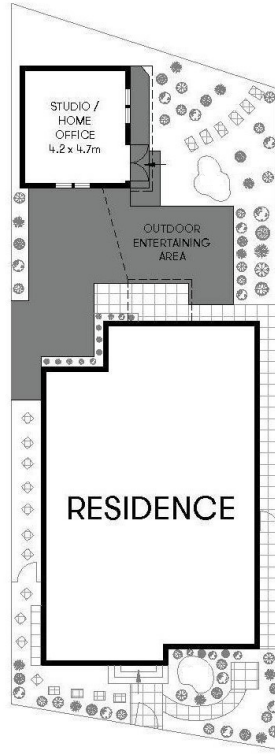

36 Simpson Street BONDI, NSW

3

1

3 bedroom free-standing house with separate access artist studio / family room

Deposit taken

Retreat to the back garden and you'll discover a virtual tropical oasis ideal for entertaining, it features a stunning Scandinavian cabin featuring timber decking throughout and a fully powered that would make the perfect home office, creative space, yoga/ dance studio, artist studio or kids playroom or teenager's retreat.

- Classically built and generously sized 3-bedroom home
- 2 bedrooms with Built in robes and AC and high ceilings.
- Prime location with easy street parking
- Light filled entry sunroom / study at front of home
- Updated kitchen and bathroom
- Separate spacious living with AC

Lindy Klein

0412 839 300

Hilary Lazarus

0414 442 414

SITE PLAN (NOT TO SCALE)

Scale shown in meters. All dimensions herein are approximate and gathered from sources believed to be reliable. Whilst every effort is made for the accuracy of our floor plans, interested parties should rely on their own enquiries.