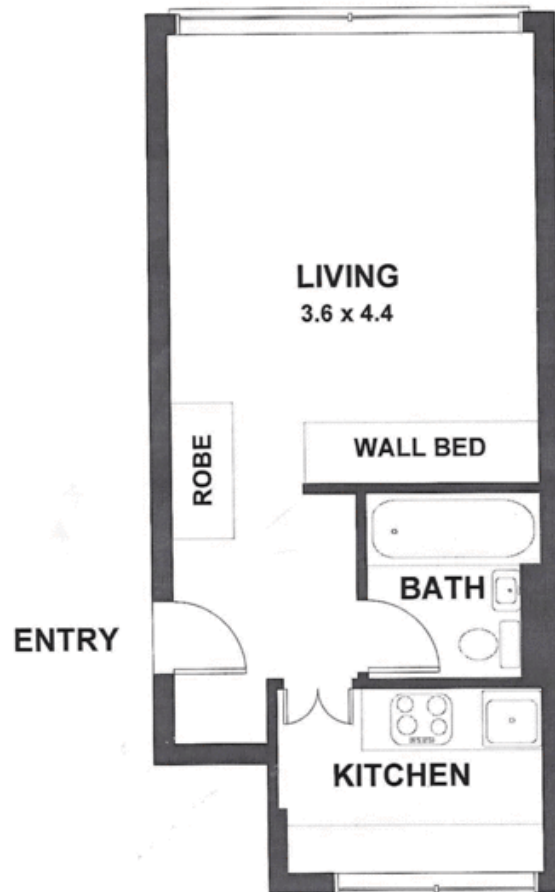

APARTMENT 2A, 85 ELIZABETH BAY RD ELIZABETH BAY NSW 2011

This Floor plan serves only as a guide for promotional purposes and should not be relied upon for any specific detail. No liability will be accepted.

2a/85 Elizabeth Bay Road

ELIZABETH BAY, NSW