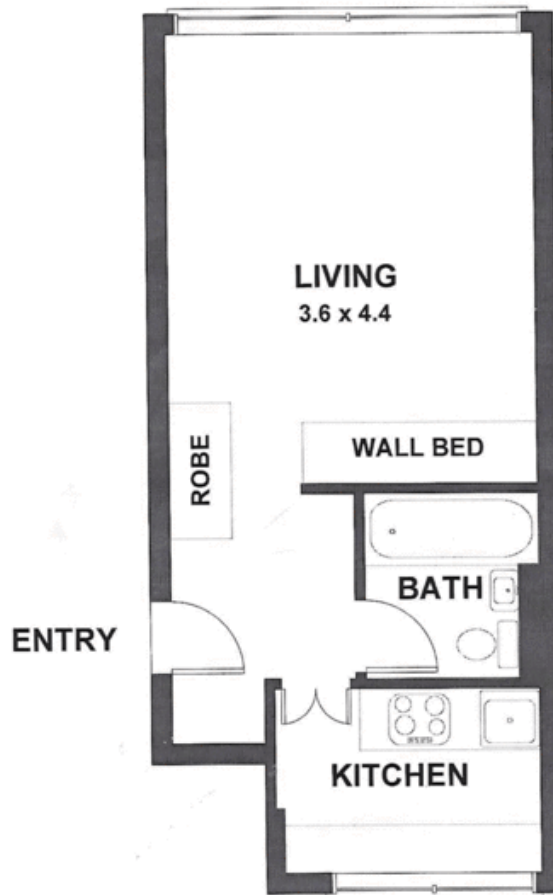

APARTMENT 2A, 85 ELIZABETH BAY RD ELIZABETH BAY NSW 2011

This Floor plan serves only as a guide for promotional purposes and should not be relied upon for any specific detail. No liability will be accepted.

2a/85 Elizabeth Bay Road

ELIZABETH BAY, NSW