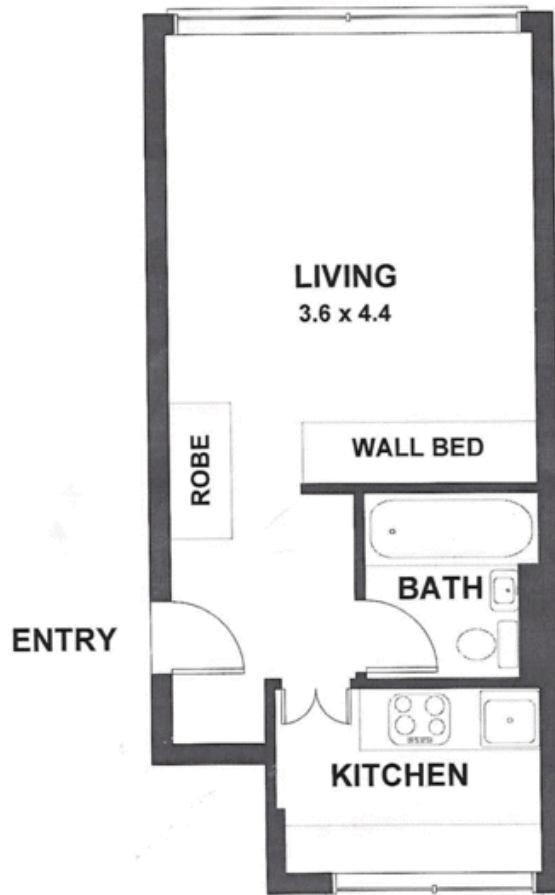

Features:

- \* Full bathroom, separate modern kitchen
- \* Built-in wardrobe, and Pull down bed
- \* Common Roof top with stunning views
- \* Own separate entrance & Scramble Parking
- \* Shared coin op laundry facilities

## APARTMENT 2A, 85 ELIZABETH BAY RD ELIZABETH BAY NSW 2011

This Floor plan serves only as a guide for promotional purposes and should not be relied upon for any specific detail. No liability will be accepted.