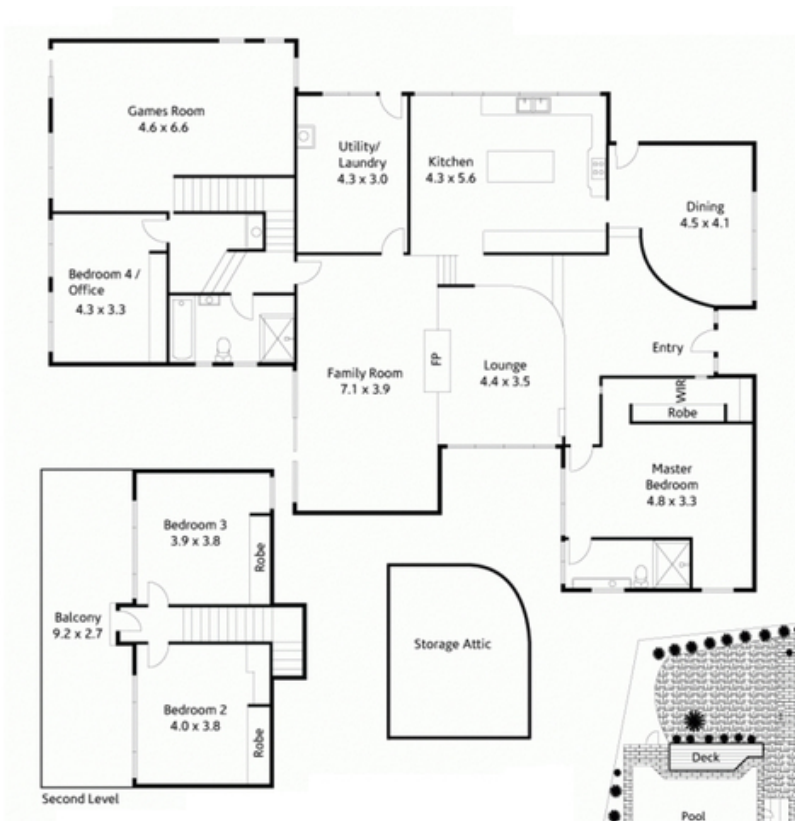

20 TELEGRAPH ROAD, PYMBLE

Floorplan provided as a guide ONLY