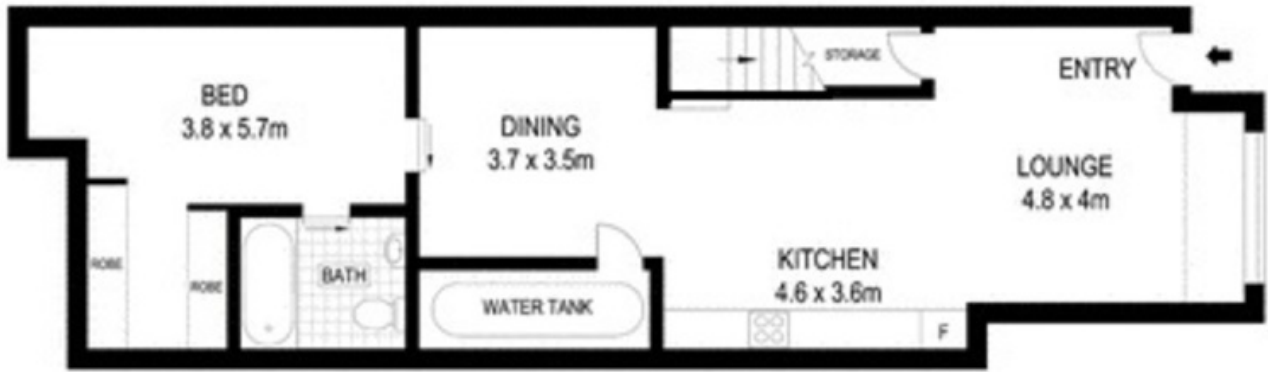

1/11 New Street

BONDI, NSW